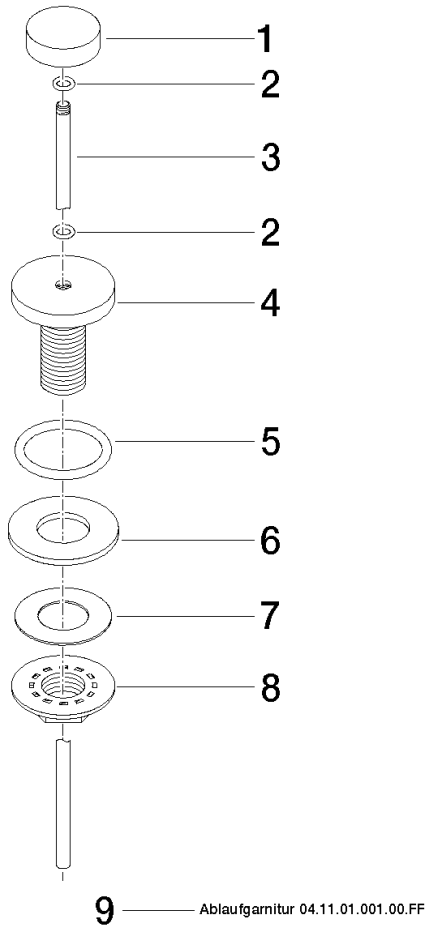

Basin Waste with knob for deck mounting 1 1/4" - Brushed Dark Platinum

IMO

10 200 970

Fits: IMO, LULU, MADISON, MEM, TARA,  
CL.1, LISSÉ, VAIA, META, CYO

	Brushed Dark Platinum	10 200 970-99
	Chrome	10 200 970-00
	Brushed Platinum	10 200 970-06
	Platinum	10 200 970-08
	Durabross (23kt Gold)	10 200 970-09
	Dark Chrome	10 200 970-19
	Light Gold	10 200 970-26
	Brushed Light Gold	10 200 970-27
	Brushed Durabross (23kt Gold)	10 200 970-28
	Matte Black	10 200 970-33
	Brushed Bronze	10 200 970-42
	Brushed Champagne (22kt Gold)	10 200 970-46
	Champagne (22kt Gold)	10 200 970-47
	Brushed Chrome	10 200 970-93

## Basin Waste with knob for deck mounting 1 1/4" - Brushed Dark Platinum

---

IMO

10 200 970

Only suitable for basins with an overflow.

10 200 970

10 200 970

Parts for other finishes can be found here: [Chrome](#)

Spare parts list

No.	Item Number	Name	Quantity used	Delivery time
1	09 21 33 001-99	handle	1	30
2	09 14 10 007 90	seal	2	2
3	09 31 09 004-99	pull-rod	1	30
4	09 18 40 022-99	sleeve	1	30
5	09 14 10 095 90	seal	1	2
6	09 14 05 012 90	seal	1	2
7	09 14 40 001 90	seal	1	60
8	09 23 10 010 90	nut	1	2
9	90 11 01 001 00-99	pop-up waste	1	30